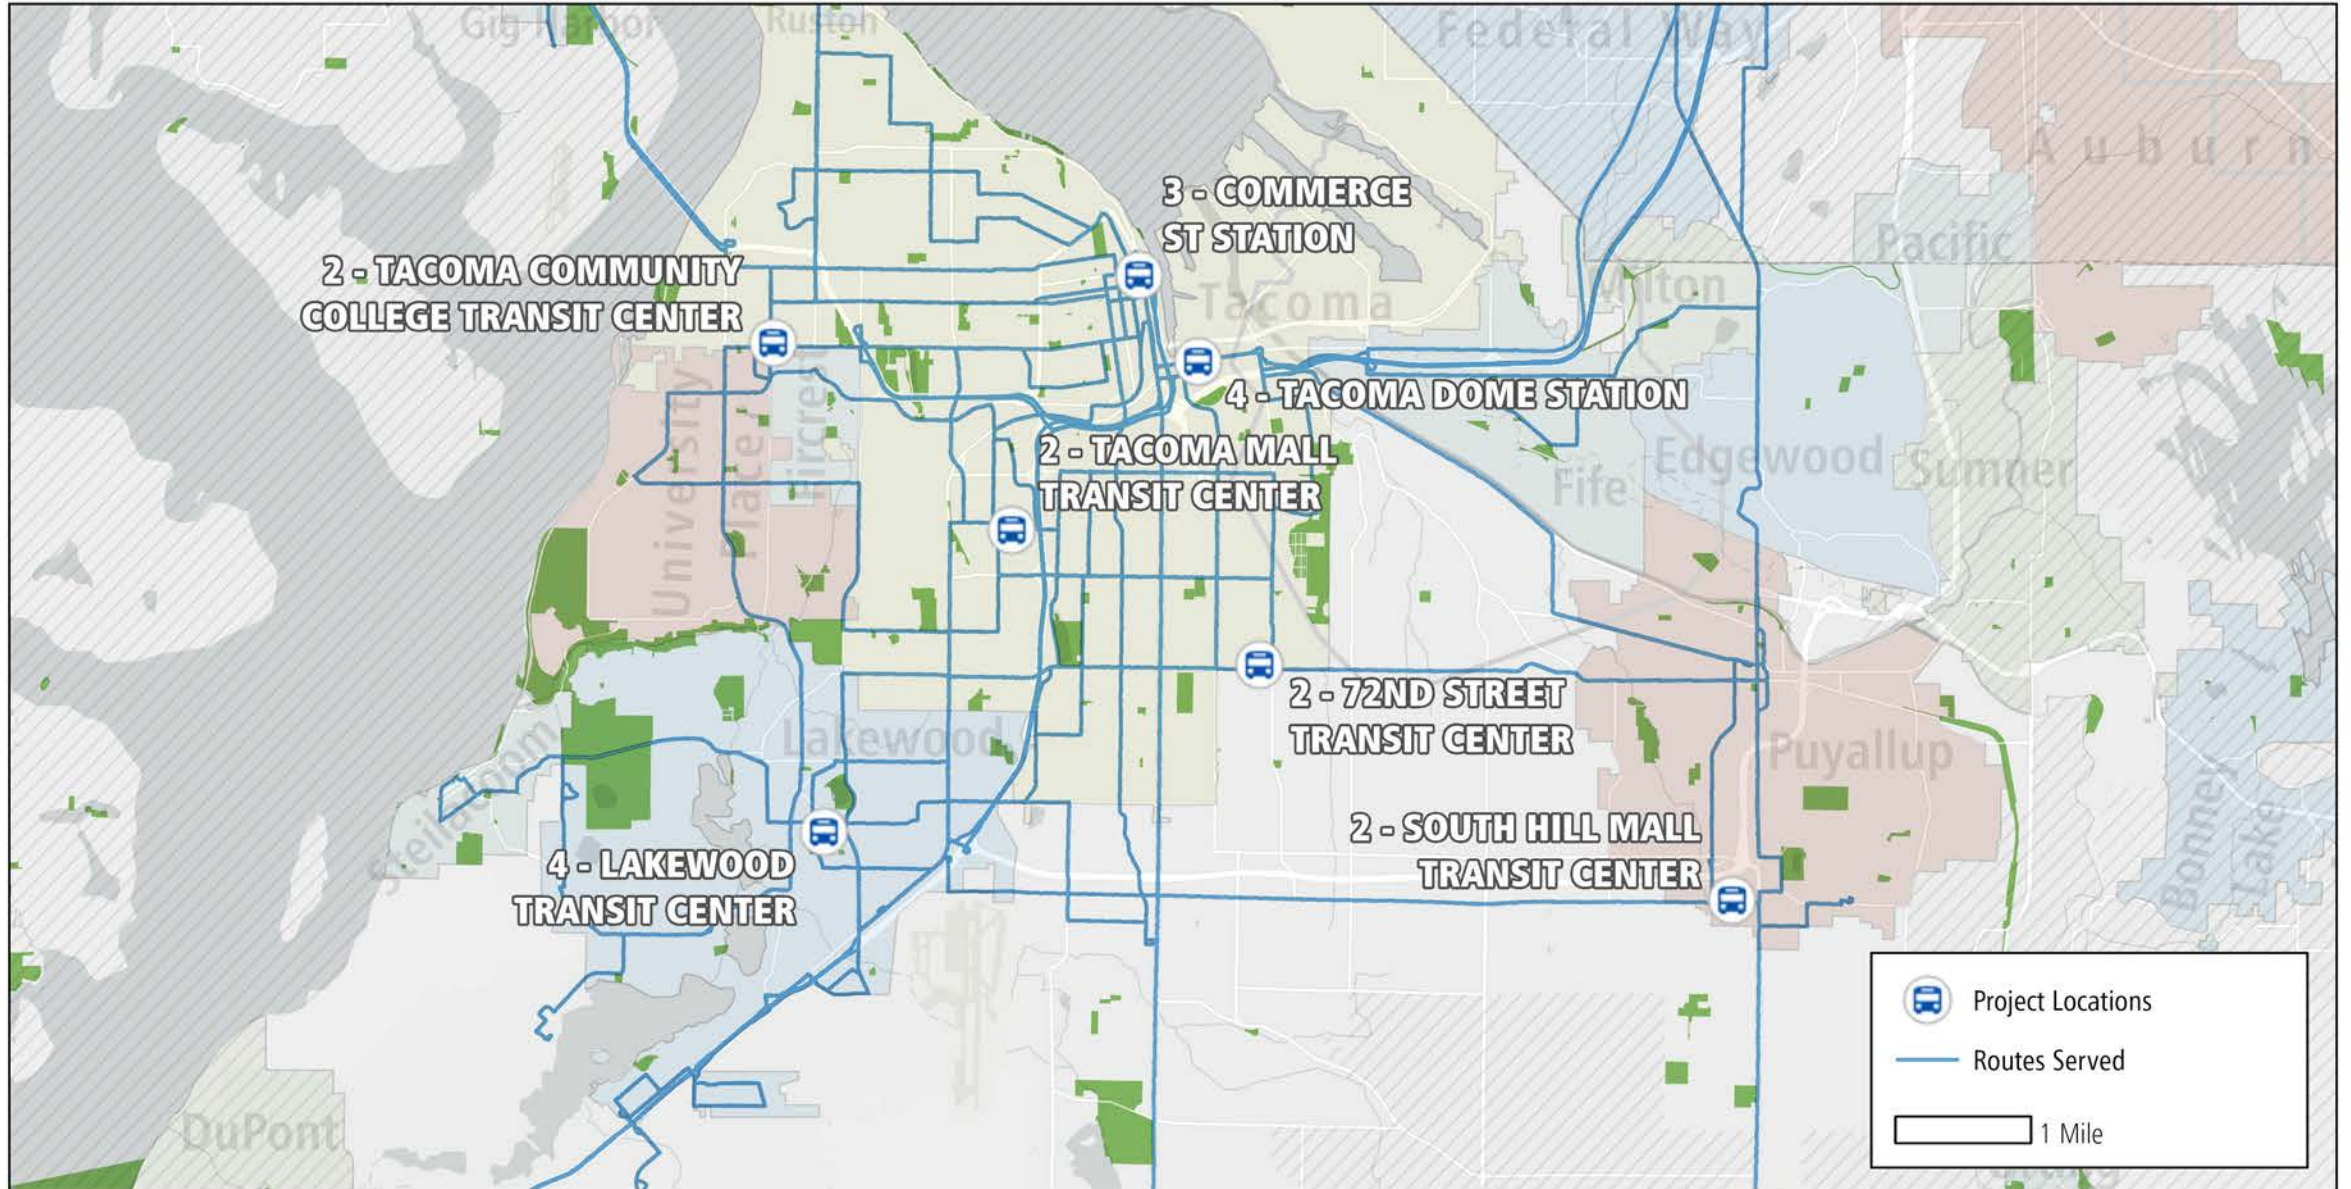

Just in Time

- Regionally consistent real-time information
- 15 signs at 5 transit centers
- Fully grant funded

Pierce Transit Departures		Tuesday, January 28 1:32pm
3	Downtown Tacoma	5 min
4	South Hill	1:43 pm
202	South 72nd	1:50 pm Scheduled

connectpoint [10-91] Lakewood TC