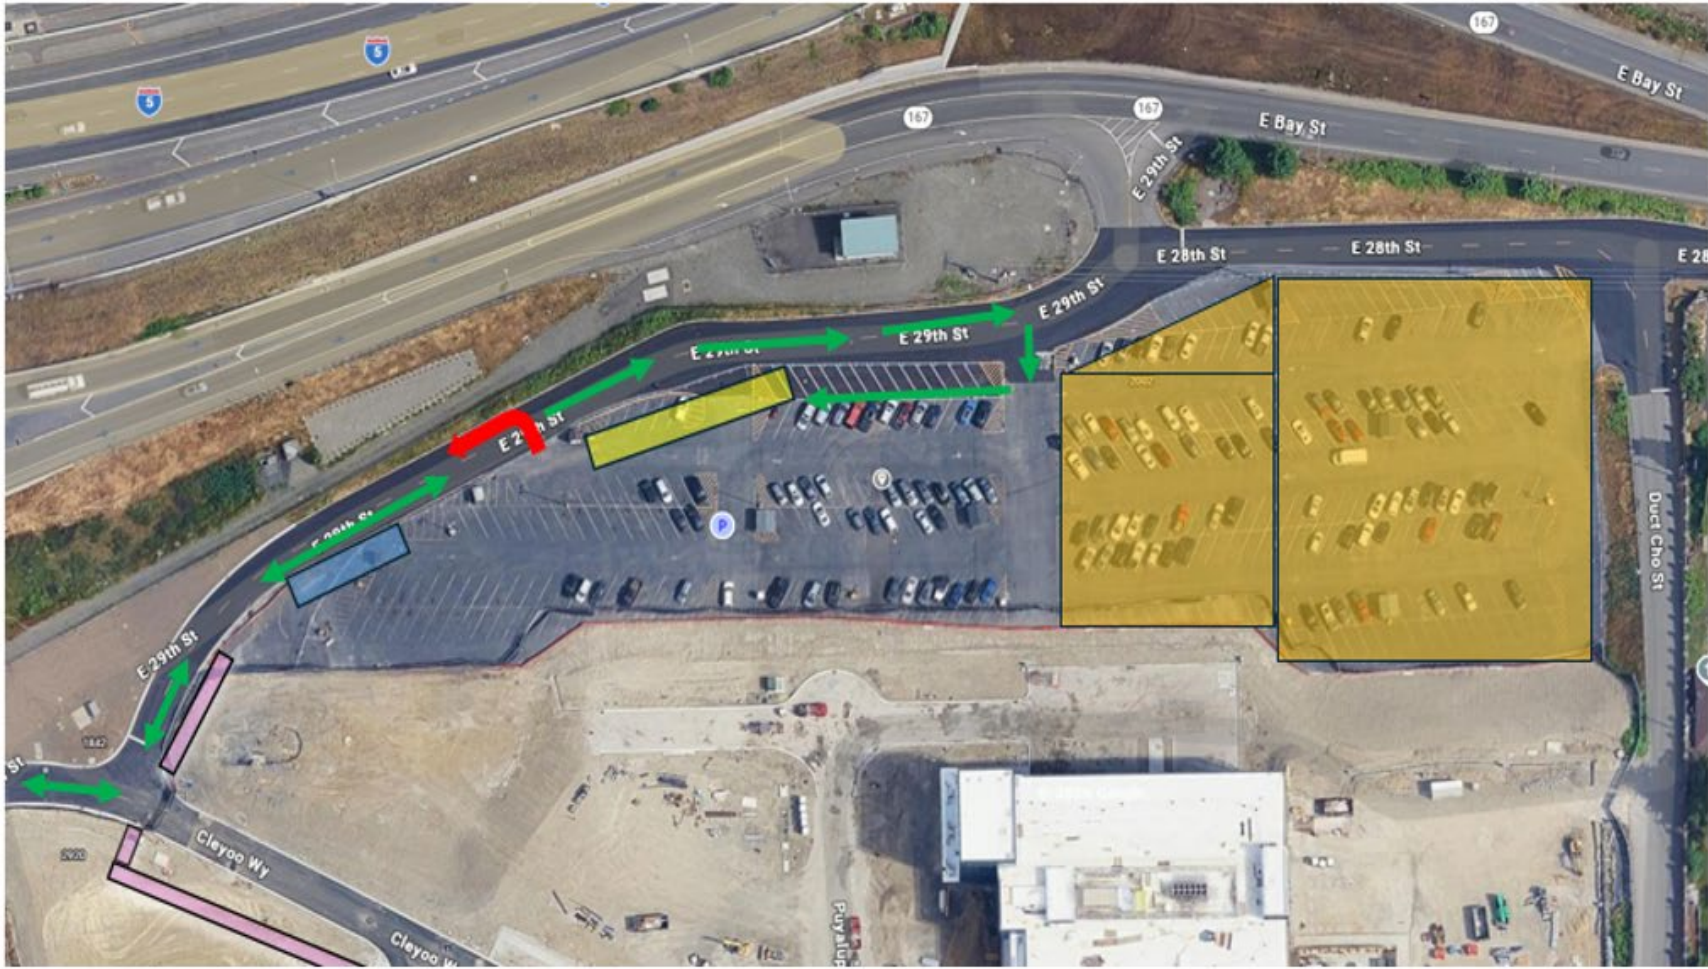

SEA26 Connector Map

-  Connector Route
-  Connector Stop Pick-up/Drop-off

Viewing Party

Event Transit Zone

- Employee Parking 
- Shuttle Zone 
- Bus Zone 
- ADA Walkway 
- Entrance 
- Exit 
- Dual Direction 

- Regionally consistent real-time information
- 15 signs at 5 transit centers
- Fully grant funded

Pierce Transit Departures		Tuesday, January 28 1:32pm
3	Downtown Tacoma	5 min
4	South Hill	1:43 pm
202	South 72nd	1:50 pm <small>Scheduled</small>