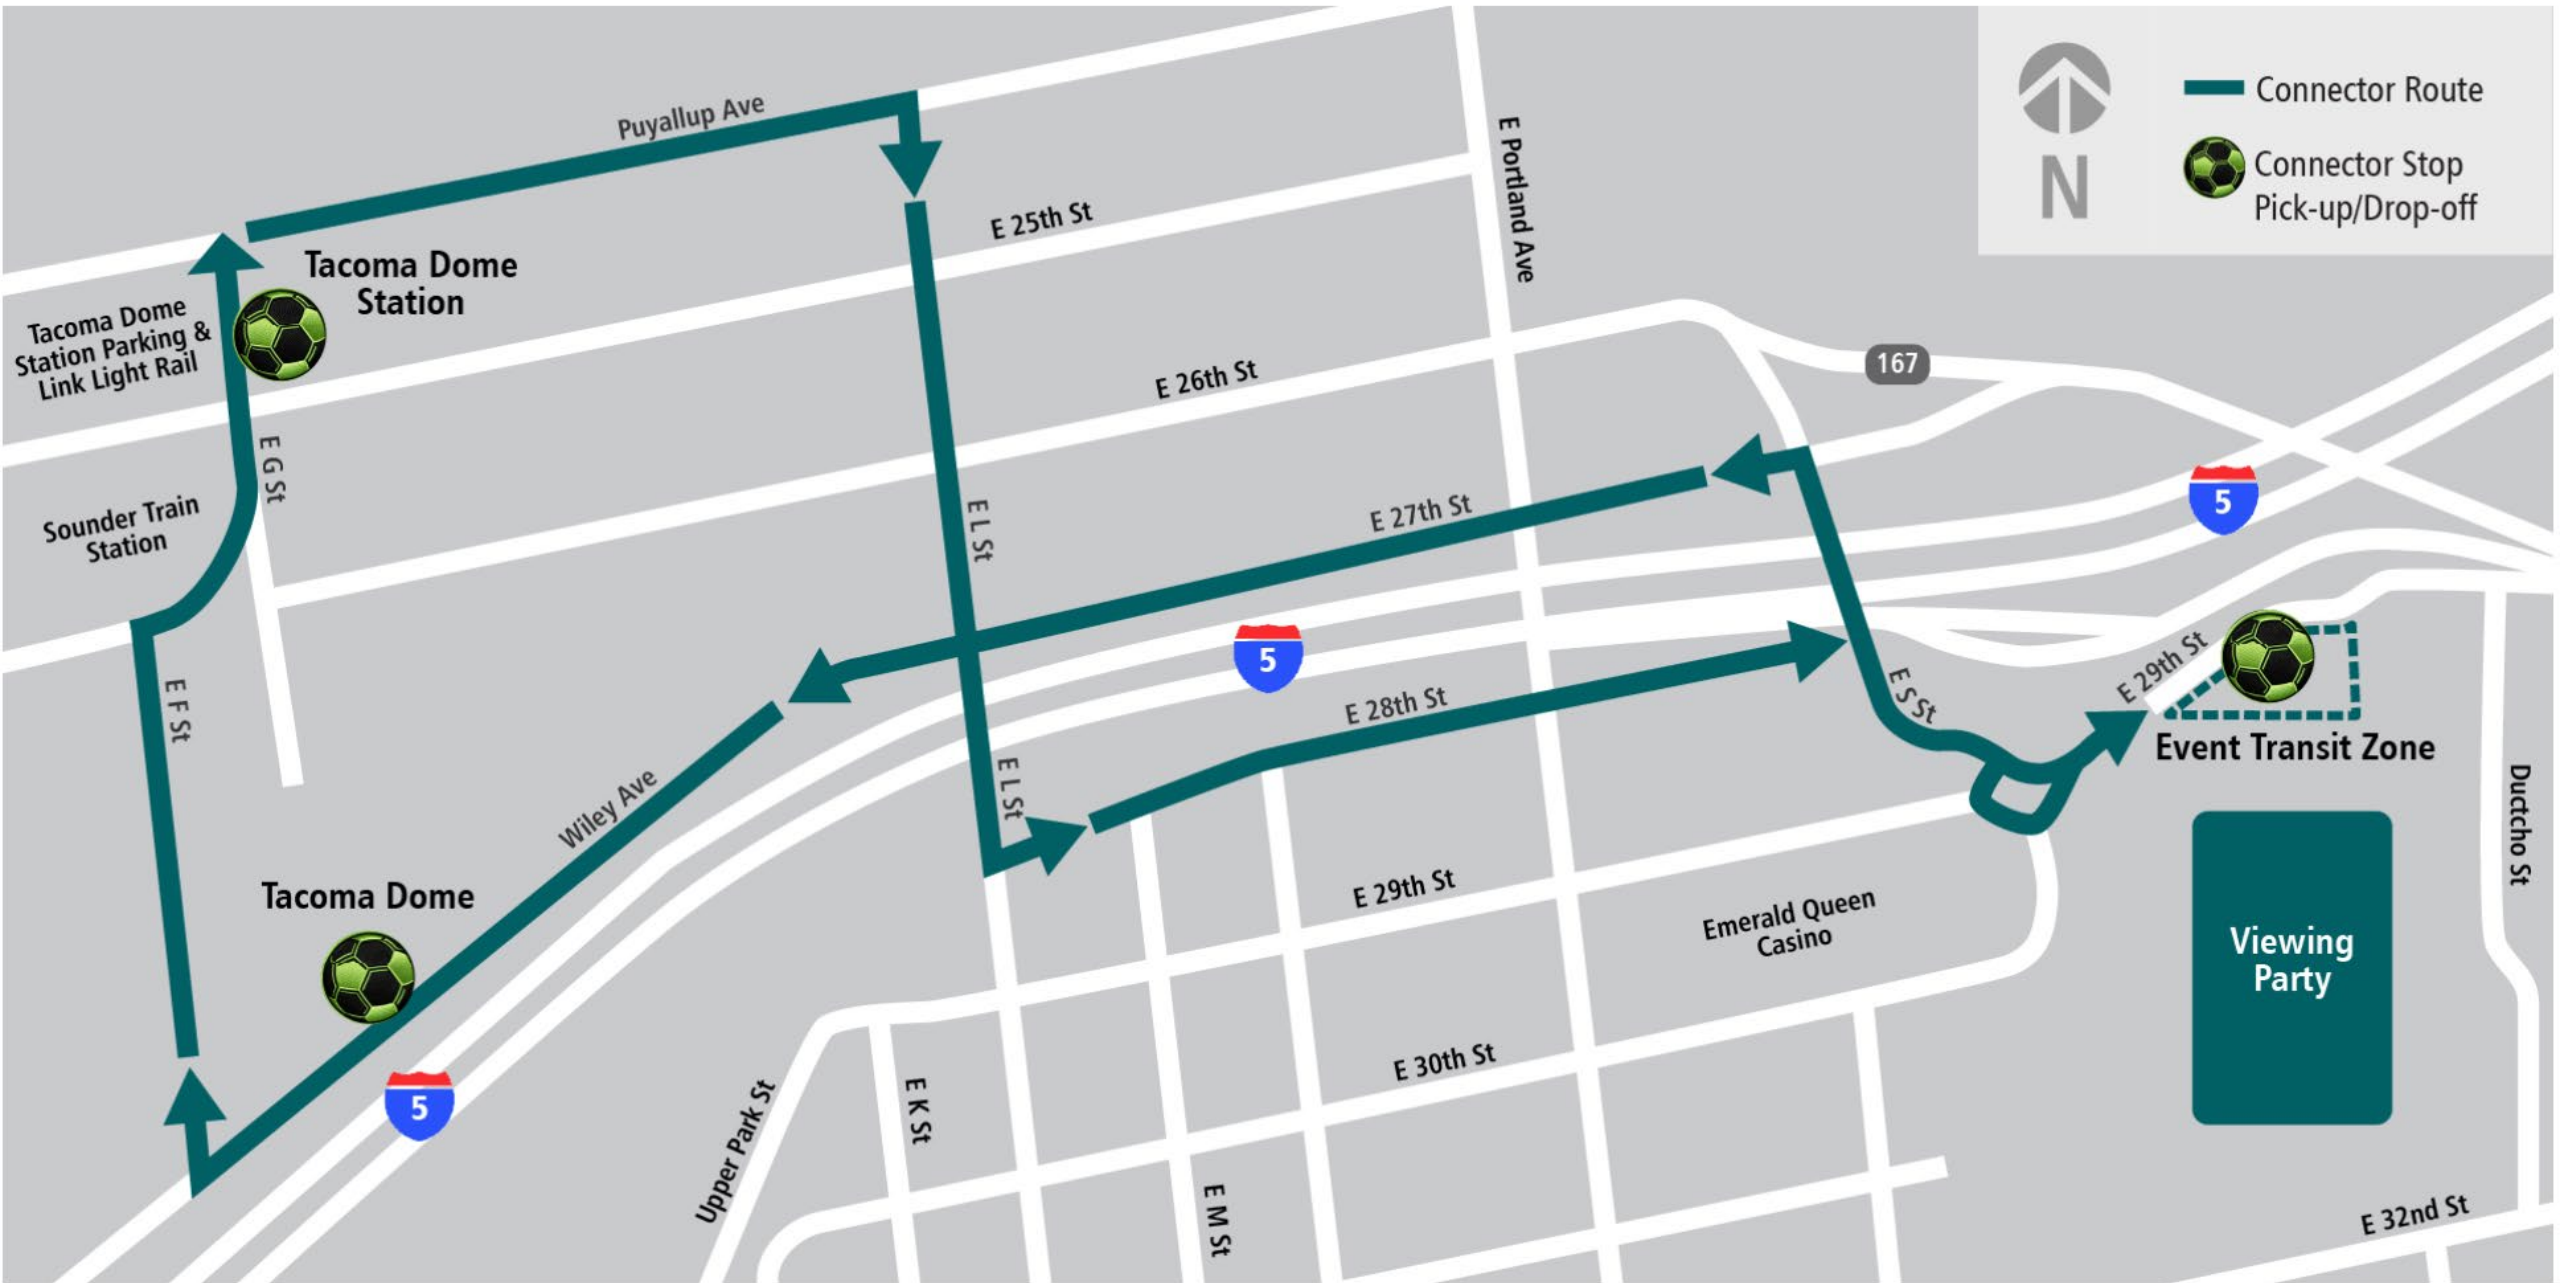

May 20, 2026

Fan Zone Express

PierceTransit

Priorities

Local Riders

Maintain local service for riders' daily needs.

Fan Zone Express

Dedicated service providing direct connection from Tacoma Dome Station to Signature World Cup Events.

Regional Access

Support Sound Transit's Express Connections to Seattle events with extra trips.

Pierce County Fan Zone

Puyallup Tribe
Signature Events

Viewing Party for
Seattle Matches

Viewing Party for
Bronze & Gold
Matches

SEA26 Connector Map

-  Connector Route
-  Connector Stop Pick-up/Drop-off

Viewing Party

Event Transit Zone

- Employee Parking 
- Shuttle Zone 
- Bus Zone 
- ADA Walkway 
- Entrance 
- Exit 
- Dual Direction 

- Regionally consistent real-time information
- 15 signs at 5 transit centers
- Fully grant funded

Pierce Transit Departures		Tuesday, January 28 1:32pm
3	Downtown Tacoma	5 min
4	South Hill	1:43 pm
202	South 72nd	1:50 pm <small>Scheduled</small>