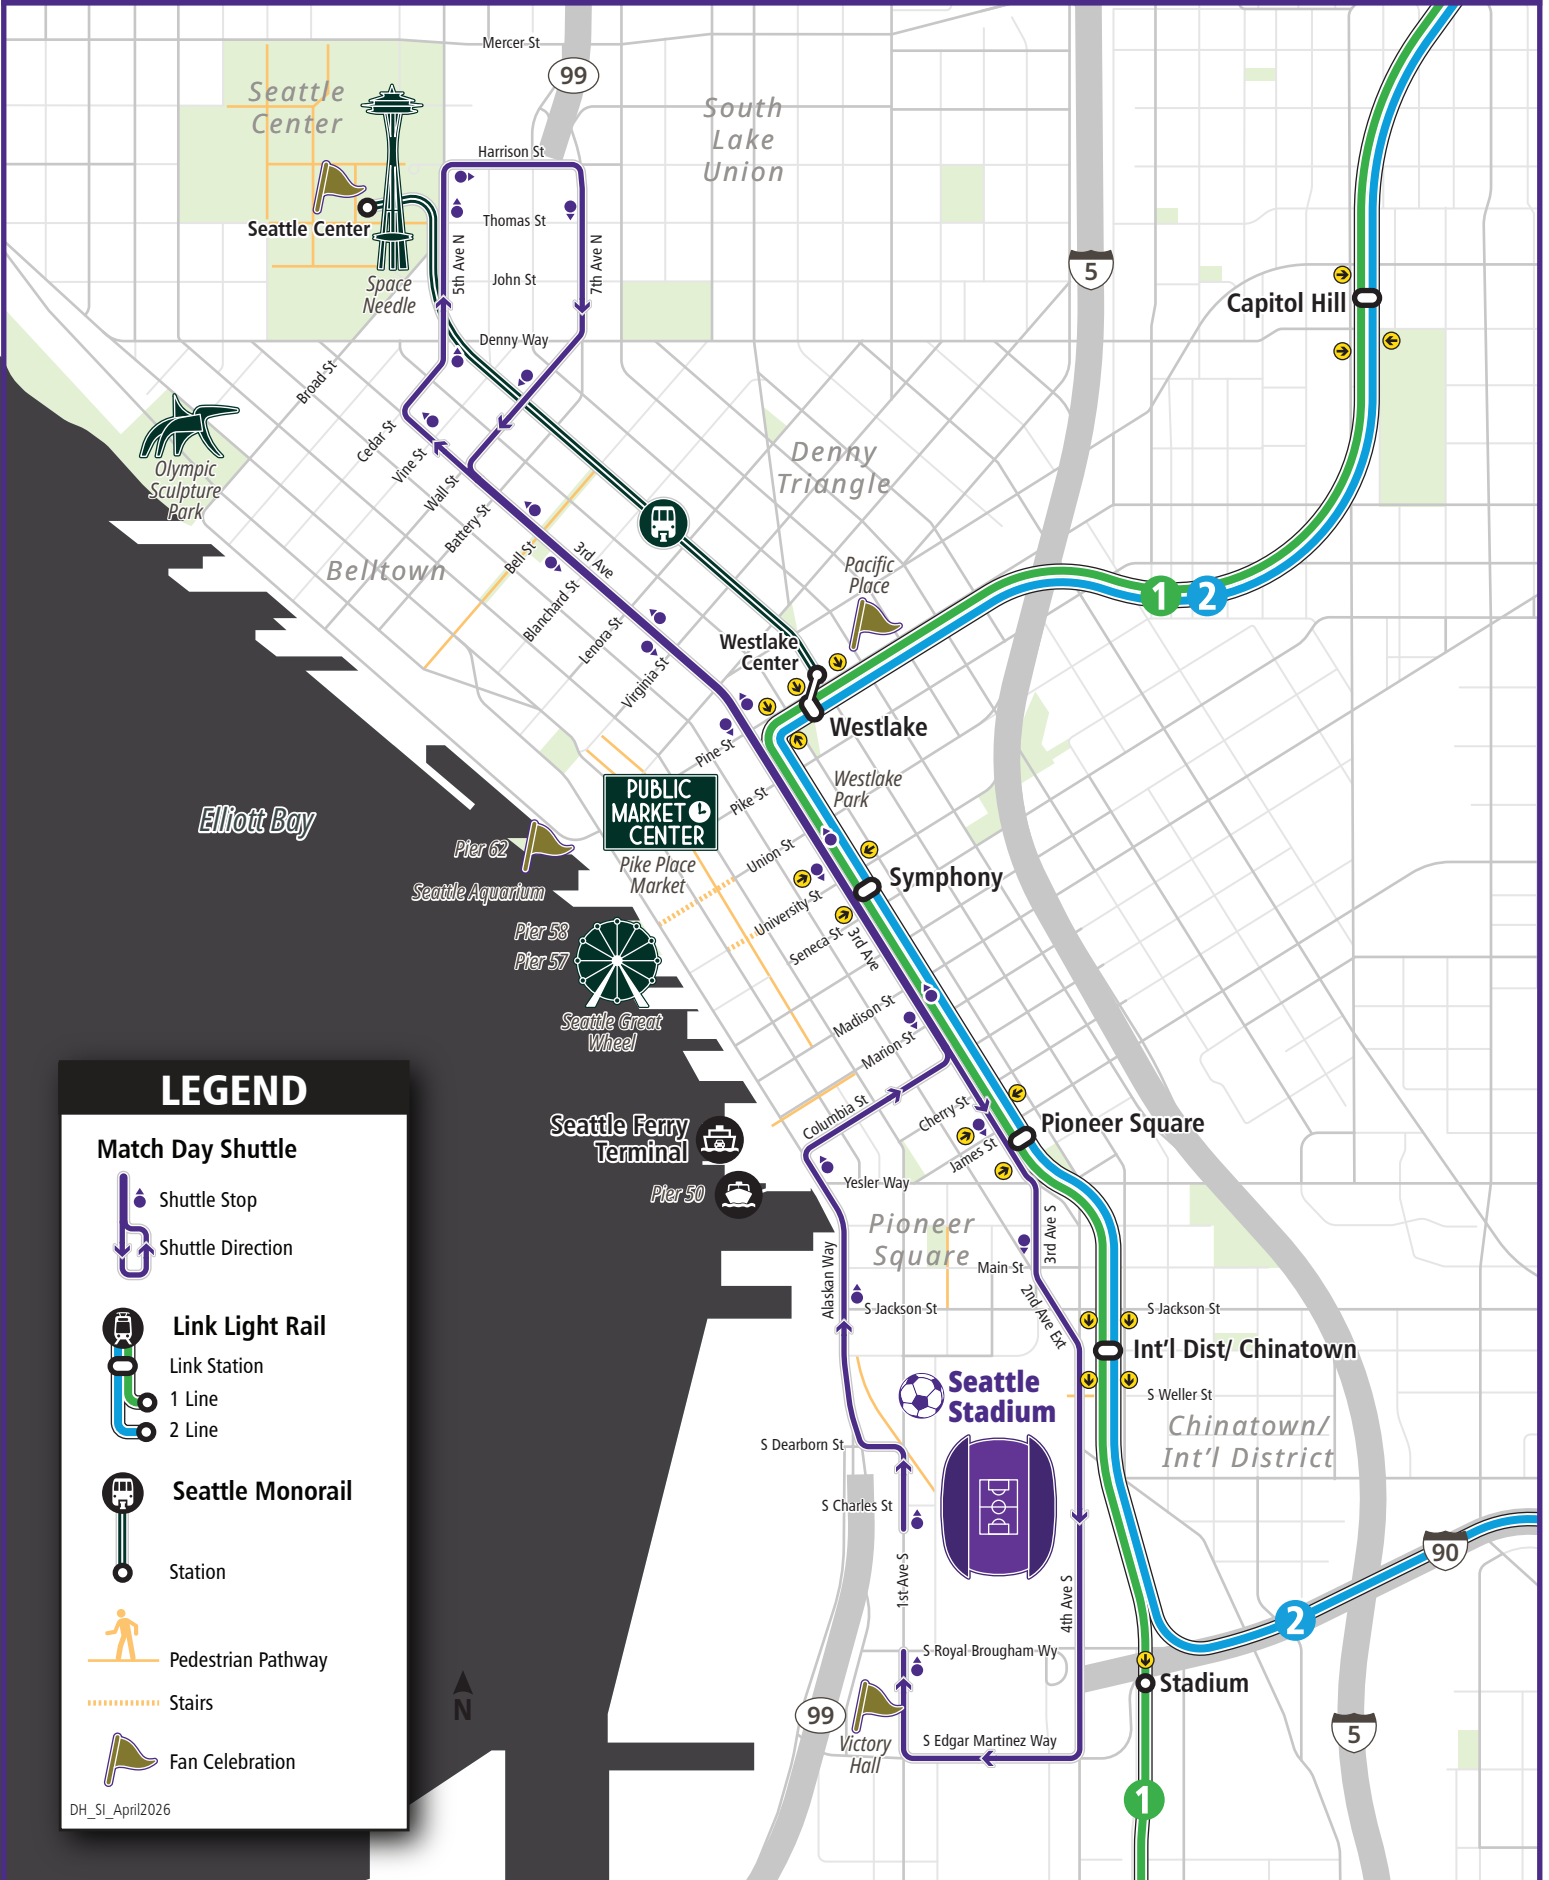

Metro Match Day Shuttle

LEGEND

Match Day Shuttle

- Shuttle Stop
- Shuttle Direction

Link Light Rail

- Link Station
- 1 Line
- 2 Line

Seattle Monorail

- Station

- Pedestrian Pathway

- Stairs

- Fan Celebration