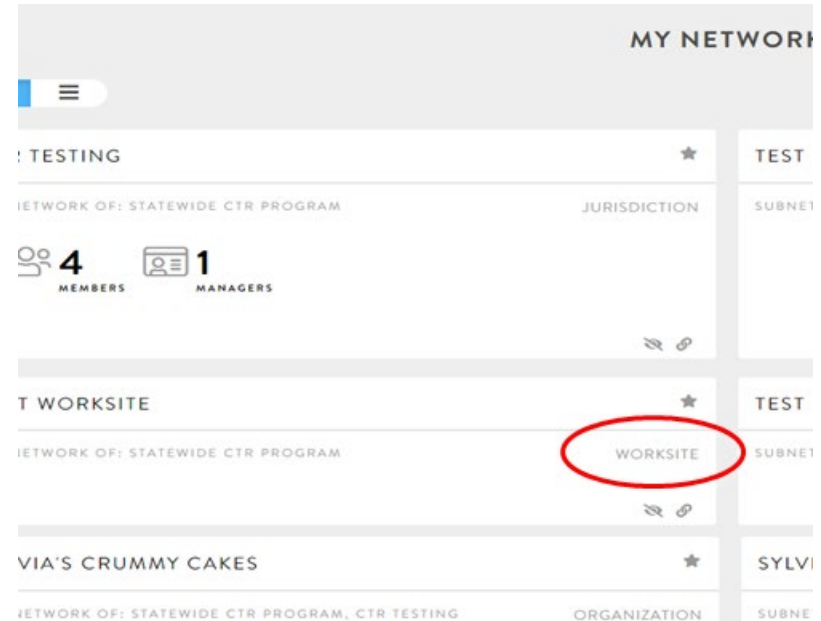

# CTR Tool: monitor a survey

1. Log in at [ctrsurvey.org](https://ctrsurvey.org), click **MANAGEMENT DASHBOARD**, and go to **MY NETWORKS**.
2. Scroll or search to find the **WORKSITE**.
3. Verify that you found a worksite rather than an organization or jurisdiction by clicking the **worksite name**.